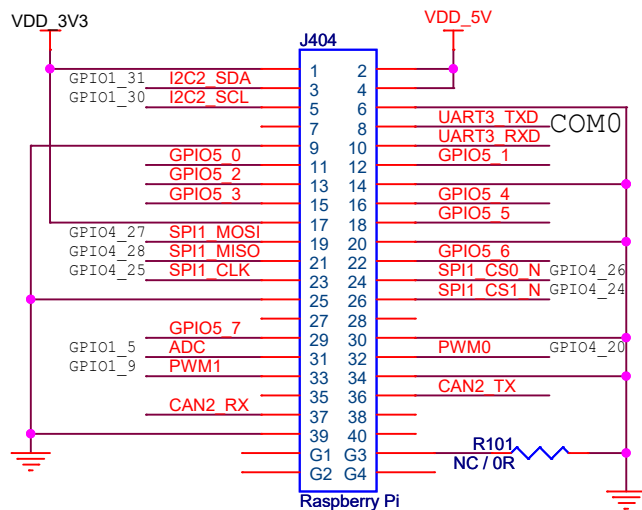

MARK

WARE 物一世 express		
Title ExpressPi		
Size A4	Document Number 1 POWER	Rev 1.5
Date: Tuesday, April 21, 2020	Sheet 1	of 6

WARE express 物一世		
Title		
ExpressPi		
Size	Document Number	Rev
A4		1.5
2 ExpressCore		
Date:	Tuesday, April 21, 2020	Sheet 2 of 6

WARE express 物一世
 Title
ExpressPi
 Size A4 Document Number
3 HMI
 Date: Tuesday, April 21, 2020 Sheet 3 of 6 Rev 1.5

WARE express 物一世

Title: **ExpressPi**

Size: A4 Document Number: **4 Debug IO** Rev: 1.5