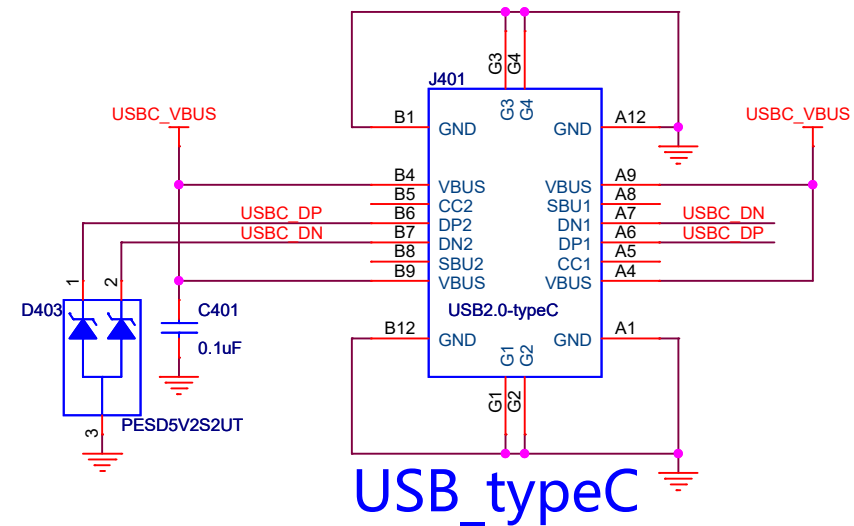

WARE express 物一世
 Title
ExpressPi
 Size A4 Document Number
3 HMI
 Date: Tuesday, April 21, 2020 Sheet 3 of 6 Rev 1.5

WARE express 物一世

Title: **ExpressPi**

Size: A4 Document Number: **4 Debug IO** Rev: 1.5