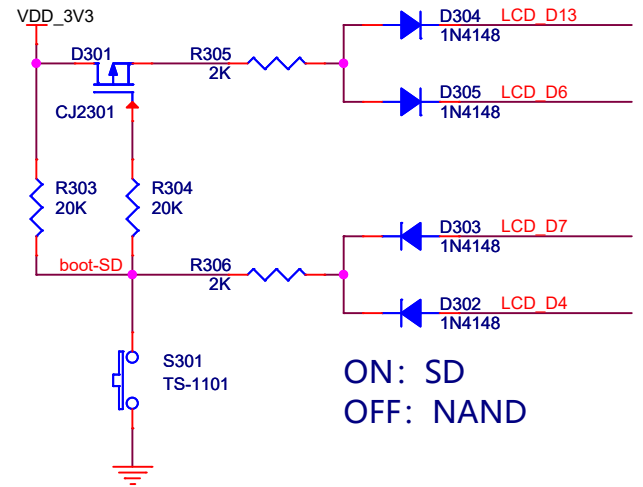

MARK

WARE 物一世 express		
Title ExpressPi		
Size A4	Document Number 1 POWER	Rev 1.5
Date: Tuesday, April 21, 2020	Sheet 1	of 6

WARE express 物一世		
Title		
ExpressPi		
Size	Document Number	Rev
A4		1.5
2 ExpressCore		
Date:	Tuesday, April 21, 2020	Sheet 2 of 6

WARE express 物一世
 Title
ExpressPi
 Size A4 Document Number
3 HMI
 Date: Tuesday, April 21, 2020 Sheet 3 of 6 Rev 1.5

WARE express 物一世

Title: **ExpressPi**

Size: A4 Document Number: **4 Debug IO** Rev: 1.5