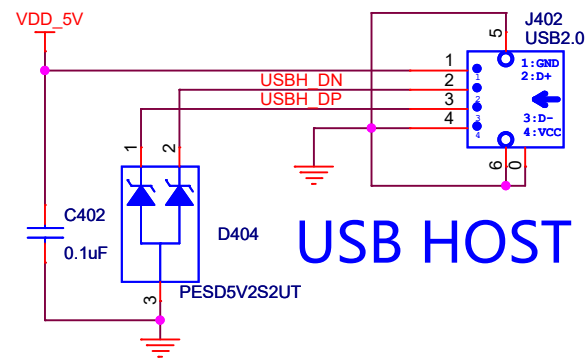

MARK

WARE 物一世 express		
Title ExpressPi		
Size A4	Document Number 1 POWER	Rev 1.5
Date: Tuesday, April 21, 2020	Sheet 1	of 6

WARE express 物一世		
Title		
ExpressPi		
Size	Document Number	Rev
A4		1.5
2 ExpressCore		
Date:	Tuesday, April 21, 2020	Sheet 2 of 6

WARE express 物一世
 Title
ExpressPi
 Size A4 Document Number
3 HMI
 Date: Tuesday, April 21, 2020 Sheet 3 of 6 Rev 1.5

WARE express 物一世

Title: **ExpressPi**

Size: A4 Document Number: **4 Debug IO** Rev: 1.5