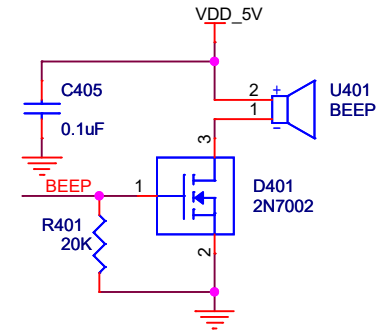

WARE express 物一世
 Title
ExpressPi
 Size A4 Document Number
3 HMI
 Date: Tuesday, April 21, 2020 Sheet 3 of 6 Rev 1.5

WARE express 物一世

Title: **ExpressPi**

Size: A4 Document Number: **4 Debug IO** Rev: 1.5