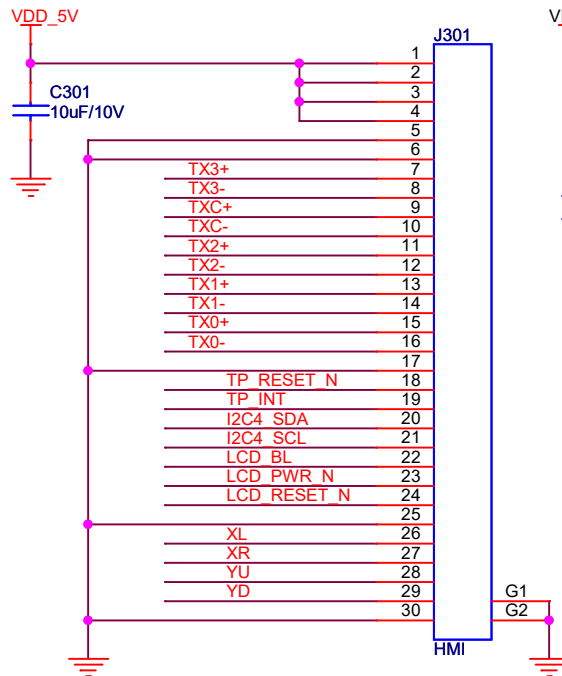

MARK

WARE 物一世 express		
Title ExpressPi		
Size A4	Document Number 1 POWER	Rev 1.5
Date: Tuesday, April 21, 2020	Sheet 1	of 6

WARE express 物一世		
Title		
ExpressPi		
Size	Document Number	Rev
A4		1.5
2 ExpressCore		
Date:	Tuesday, April 21, 2020	Sheet 2 of 6

WARE express 物一世
 Title
ExpressPi
 Size A4 Document Number
3 HMI
 Date: Tuesday, April 21, 2020 Sheet 3 of 6 Rev 1.5

WARE express 物一世

Title: **ExpressPi**

Size: A4 Document Number: **4 Debug IO** Rev: 1.5

Date: Tuesday, April 21, 2020 Sheet 4 of 6

WARE 物一世 express		
Title ExpressPi		
Size A4	Document Number 6 TFcard	Rev 1.5
Date: Tuesday, April 21, 2020	Sheet 5	of 6