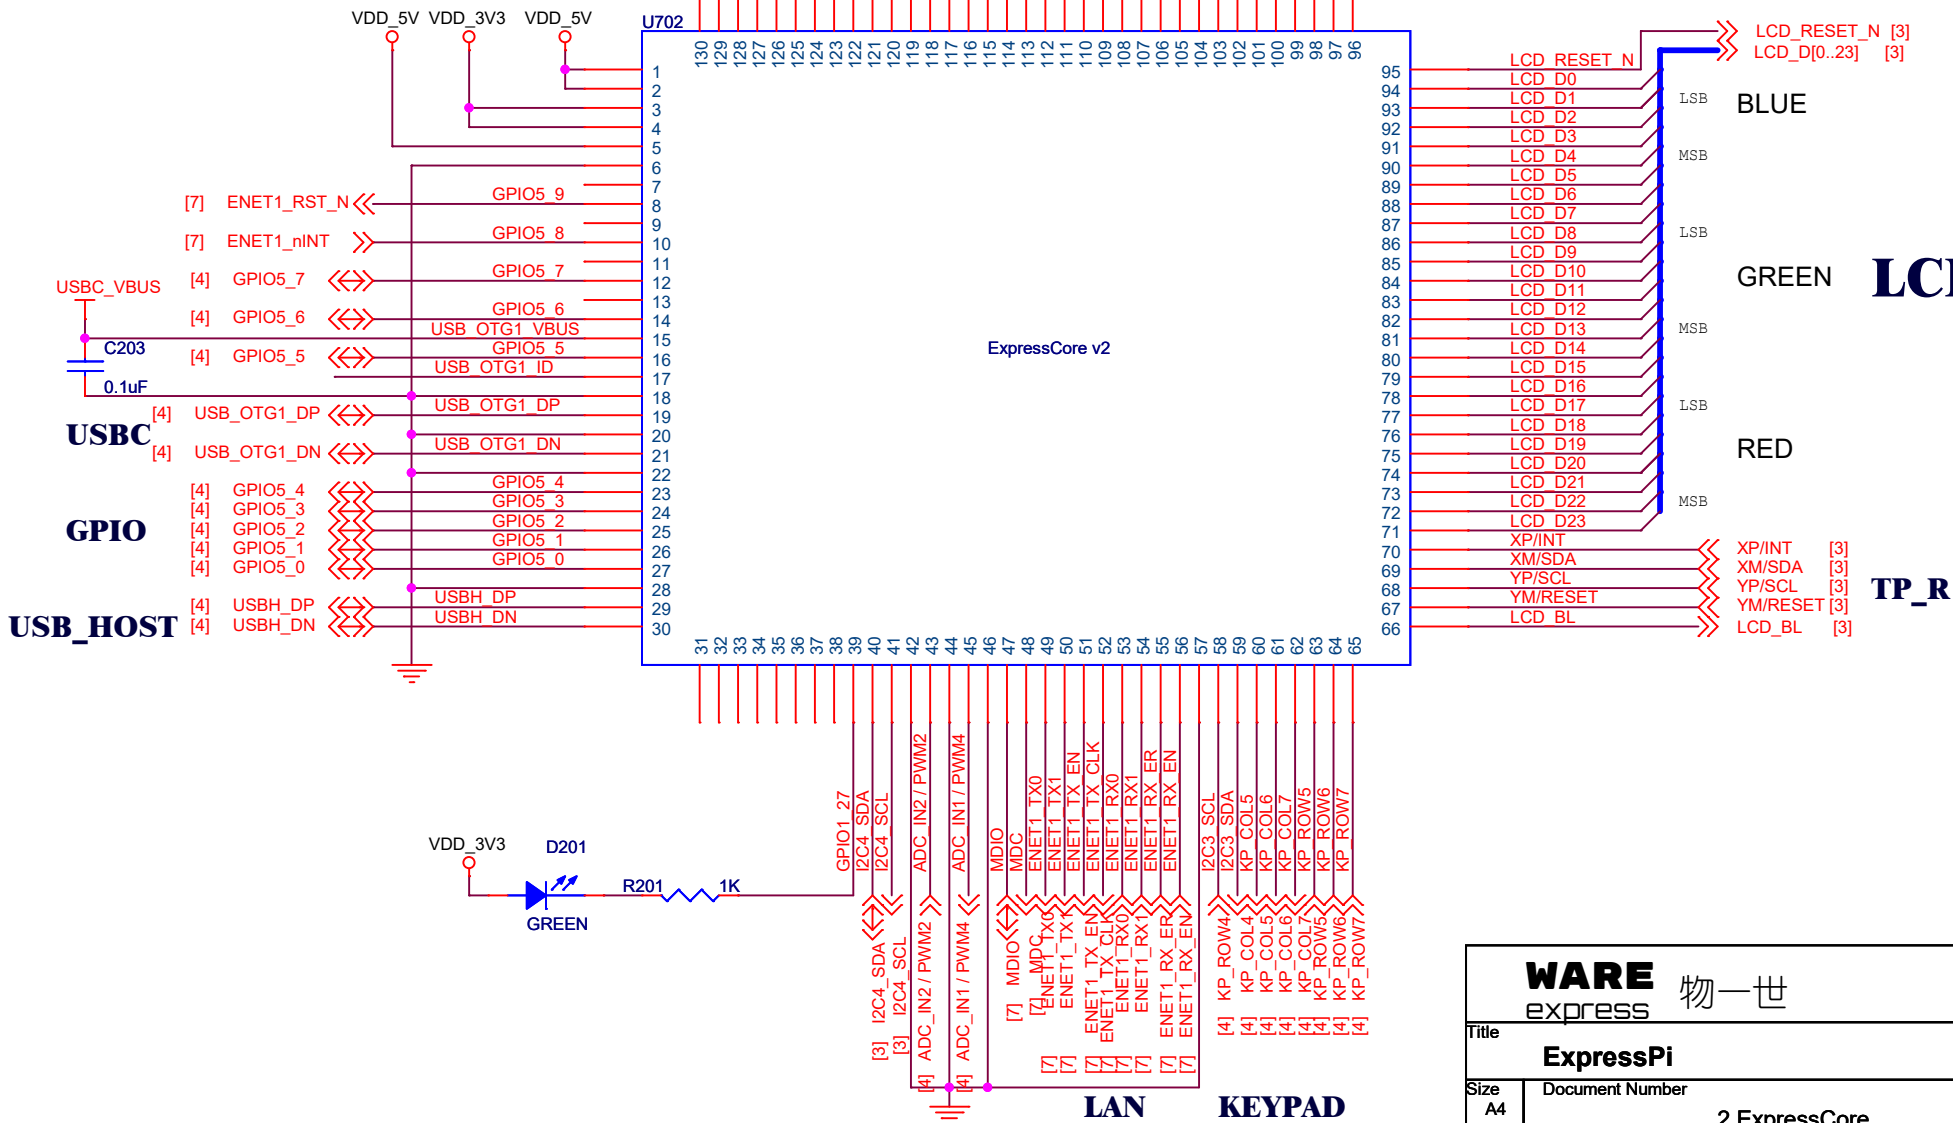

MARK

WARE 物一世 express		
Title ExpressPi		
Size A4	Document Number 1 POWER	Rev 1.5
Date: Tuesday, April 21, 2020	Sheet 1	of 6

WARE express 物一世		
Title		
ExpressPi		
Size	Document Number	Rev
A4		1.5
2 ExpressCore		
Date:	Tuesday, April 21, 2020	Sheet 2 of 6

WARE express 物一世
 Title
ExpressPi
 Size A4 Document Number
3 HMI
 Date: Tuesday, April 21, 2020 Sheet 3 of 6 Rev 1.5

WARE express 物一世

Title: **ExpressPi**

Size: A4 Document Number: **4 Debug IO** Rev: 1.5

Date: Tuesday, April 21, 2020 Sheet 4 of 6

WARE 物一世 express		
Title ExpressPi		
Size A4	Document Number 6 TFcard	Rev 1.5
Date: Tuesday, April 21, 2020	Sheet 5	of 6