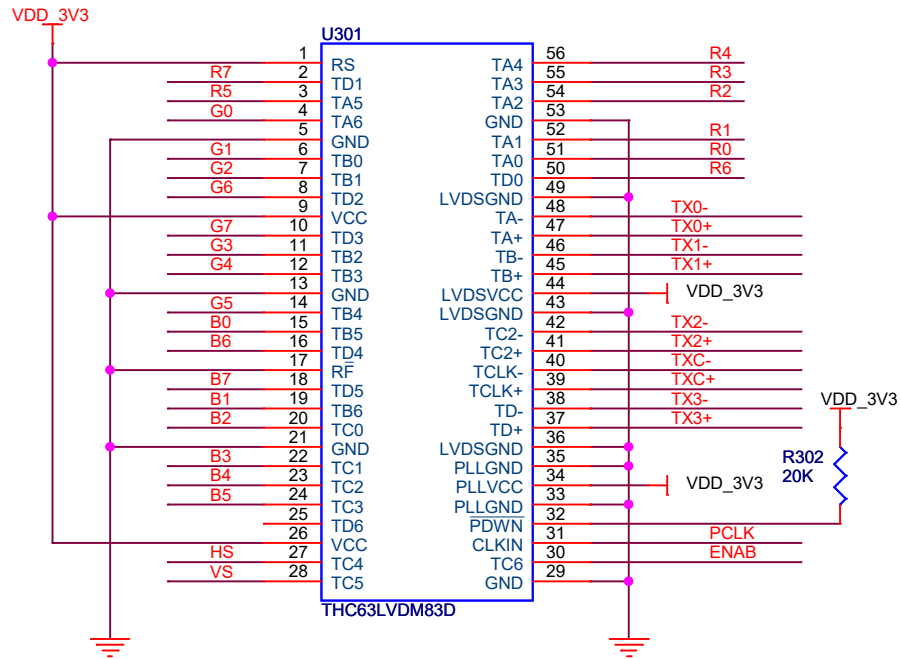

MARK

WARE 物一世 express		
Title ExpressPi		
Size A4	Document Number 1 POWER	Rev 1.5
Date: Tuesday, April 21, 2020	Sheet 1	of 6

WARE express 物一世		
Title		
ExpressPi		
Size	Document Number	Rev
A4		1.5
2 ExpressCore		
Date:	Tuesday, April 21, 2020	Sheet 2 of 6

WARE express 物一世
 Title
ExpressPi
 Size A4 Document Number
3 HMI
 Date: Tuesday, April 21, 2020 Sheet 3 of 6 Rev 1.5

WARE express 物一世

Title: **ExpressPi**

Size: A4 Document Number: **4 Debug IO** Rev: 1.5

Date: Tuesday, April 21, 2020 Sheet 4 of 6

WARE 物一世 express		
Title ExpressPi		
Size A4	Document Number 6 TFcard	Rev 1.5
Date: Tuesday, April 21, 2020	Sheet 5	of 6