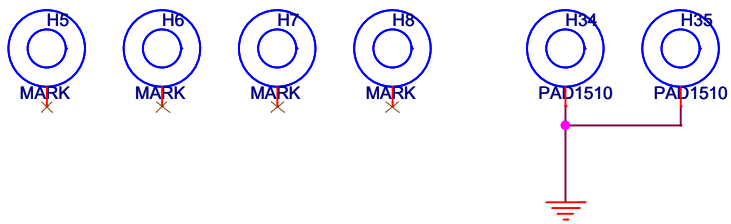

MARK

WARE 物一世 express		
Title ExpressPi		
Size A4	Document Number 1 POWER	Rev 1.5
Date: Tuesday, April 21, 2020	Sheet 1	of 6

WARE express 物一世		
Title		
ExpressPi		
Size	Document Number	Rev
A4		1.5
2 ExpressCore		
Date:	Tuesday, April 21, 2020	Sheet 2 of 6

WARE express 物一世
 Title
ExpressPi
 Size A4 Document Number
3 HMI
 Date: Tuesday, April 21, 2020 Sheet 3 of 6 Rev 1.5

WARE express 物一世

Title: **ExpressPi**

Size: A4 Document Number: **4 Debug IO** Rev: 1.5