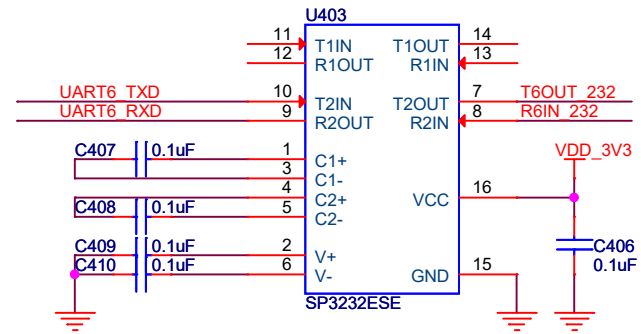

MARK

WARE 物一世 express		
Title ExpressPi		
Size A4	Document Number 1 POWER	Rev 1.5
Date: Tuesday, April 21, 2020	Sheet 1	of 6

WARE express 物一世		
Title		
ExpressPi		
Size	Document Number	Rev
A4		1.5
2 ExpressCore		
Date:	Tuesday, April 21, 2020	Sheet 2 of 6

WARE express 物一世
 Title
ExpressPi
 Size A4 Document Number
3 HMI
 Date: Tuesday, April 21, 2020 Sheet 3 of 6 Rev 1.5

WARE express 物一世

Title: **ExpressPi**

Size: A4 Document Number: **4 Debug IO** Rev: 1.5