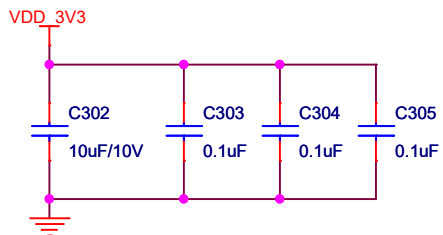

WARE express 物一世
 Title
ExpressPi
 Size A4 Document Number
3 HMI
 Date: Tuesday, April 21, 2020 Sheet 3 of 6 Rev 1.5

WARE express 物一世

Title: **ExpressPi**

Size: A4 Document Number: **4 Debug IO** Rev: 1.5