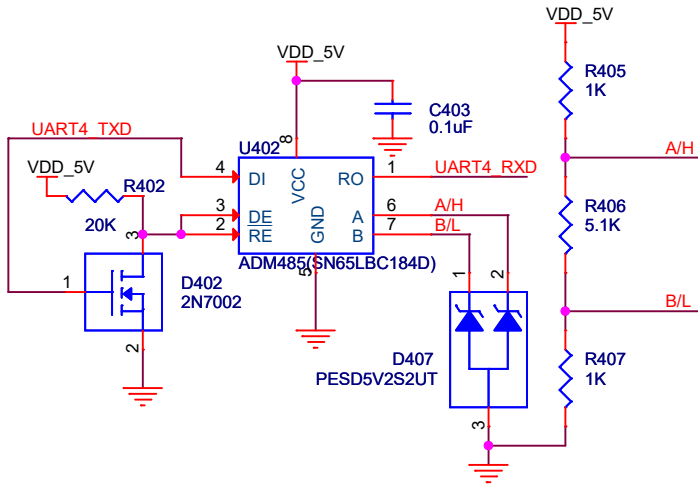

MARK

WARE 物一世 express		
Title ExpressPi		
Size A4	Document Number 1 POWER	Rev 1.5
Date: Tuesday, April 21, 2020	Sheet 1	of 6

WARE express 物一世		
Title		
ExpressPi		
Size	Document Number	Rev
A4		1.5
2 ExpressCore		
Date:	Tuesday, April 21, 2020	Sheet 2 of 6

WARE express 物一世
 Title
ExpressPi
 Size A4 Document Number
3 HMI
 Date: Tuesday, April 21, 2020 Sheet 3 of 6 Rev 1.5

WARE express 物一世

Title: **ExpressPi**

Size: A4 Document Number: **4 Debug IO** Rev: 1.5