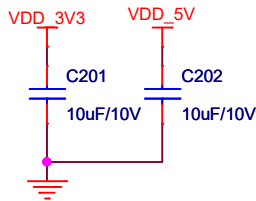

WARE express 物一世		
Title		
ExpressPi		
Size	Document Number	Rev
A4		1.5
2 ExpressCore		
Date:	Tuesday, April 21, 2020	Sheet 2 of 6