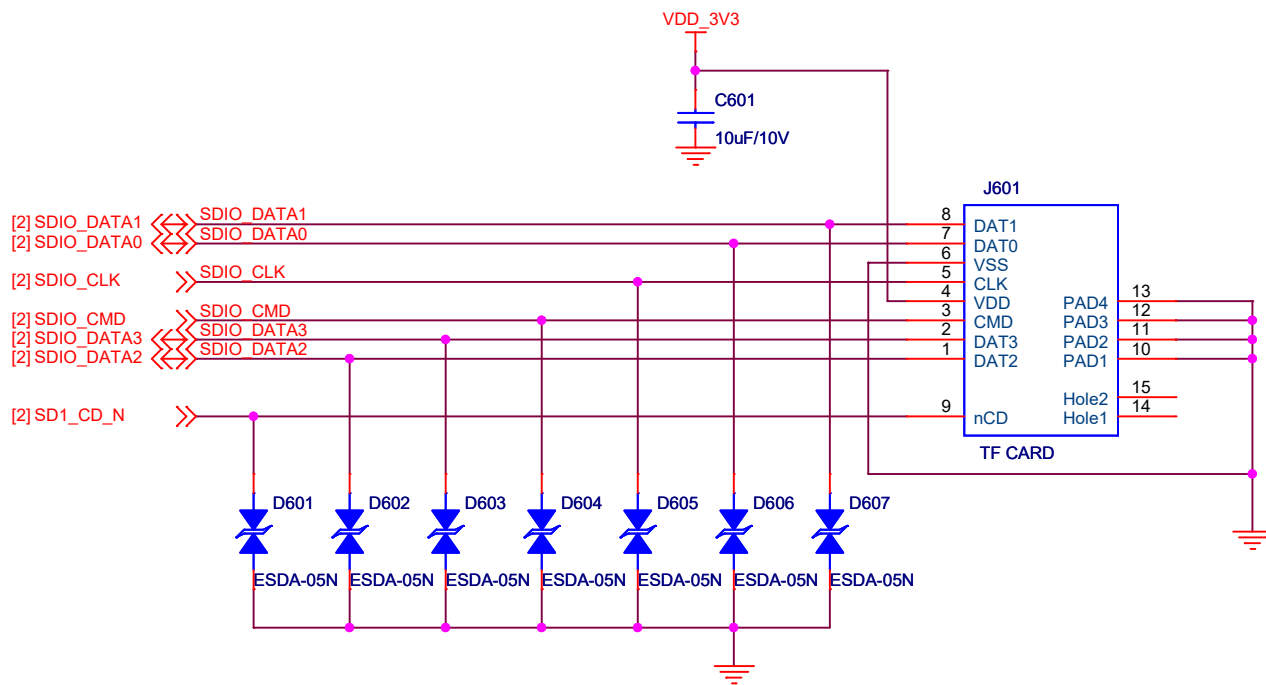

WARE express 物一世
 Title
ExpressPi
 Size A4 Document Number
3 HMI
 Date: Tuesday, April 21, 2020 Sheet 3 of 6 Rev 1.5

WARE express 物一世

Title: **ExpressPi**

Size: A4 Document Number: **4 Debug IO** Rev: 1.5

Date: Tuesday, April 21, 2020 Sheet 4 of 6

WARE 物一世 express		
Title ExpressPi		
Size A4	Document Number 6 TFcard	Rev 1.5
Date: Tuesday, April 21, 2020	Sheet 5	of 6