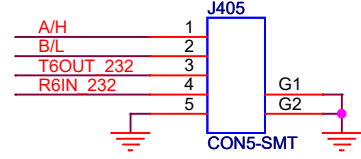

WARE express 物一世
 Title
ExpressPi
 Size A4 Document Number
3 HMI
 Date: Tuesday, April 21, 2020 Sheet 3 of 6 Rev 1.5

WARE express 物一世

Title: **ExpressPi**

Size: A4 Document Number: **4 Debug IO** Rev: 1.5