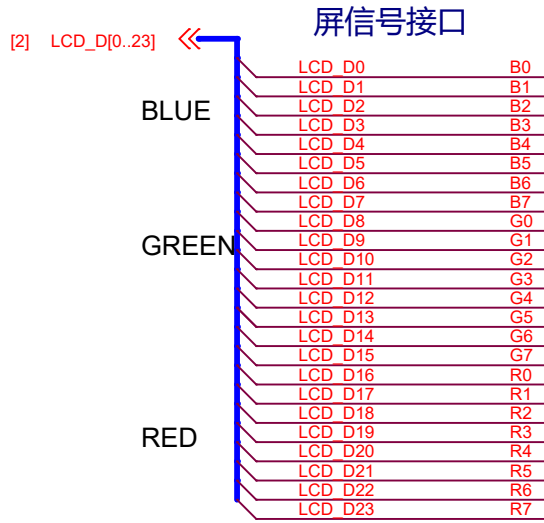

MARK

WARE 物一世 express		
Title ExpressPi		
Size A4	Document Number 1 POWER	Rev 1.5
Date: Tuesday, April 21, 2020	Sheet 1	of 6

WARE express 物一世		
Title		
ExpressPi		
Size	Document Number	Rev
A4		1.5
2 ExpressCore		
Date:	Tuesday, April 21, 2020	Sheet 2 of 6

WARE express 物一世
 Title
ExpressPi
 Size A4 Document Number
3 HMI
 Date: Tuesday, April 21, 2020 Sheet 3 of 6 Rev 1.5

WARE express 物一世

Title: **ExpressPi**

Size: A4 Document Number: **4 Debug IO** Rev: 1.5

Date: Tuesday, April 21, 2020 Sheet 4 of 6

WARE 物一世 express		
Title ExpressPi		
Size A4	Document Number 6 TFcard	Rev 1.5
Date: Tuesday, April 21, 2020	Sheet 5	of 6